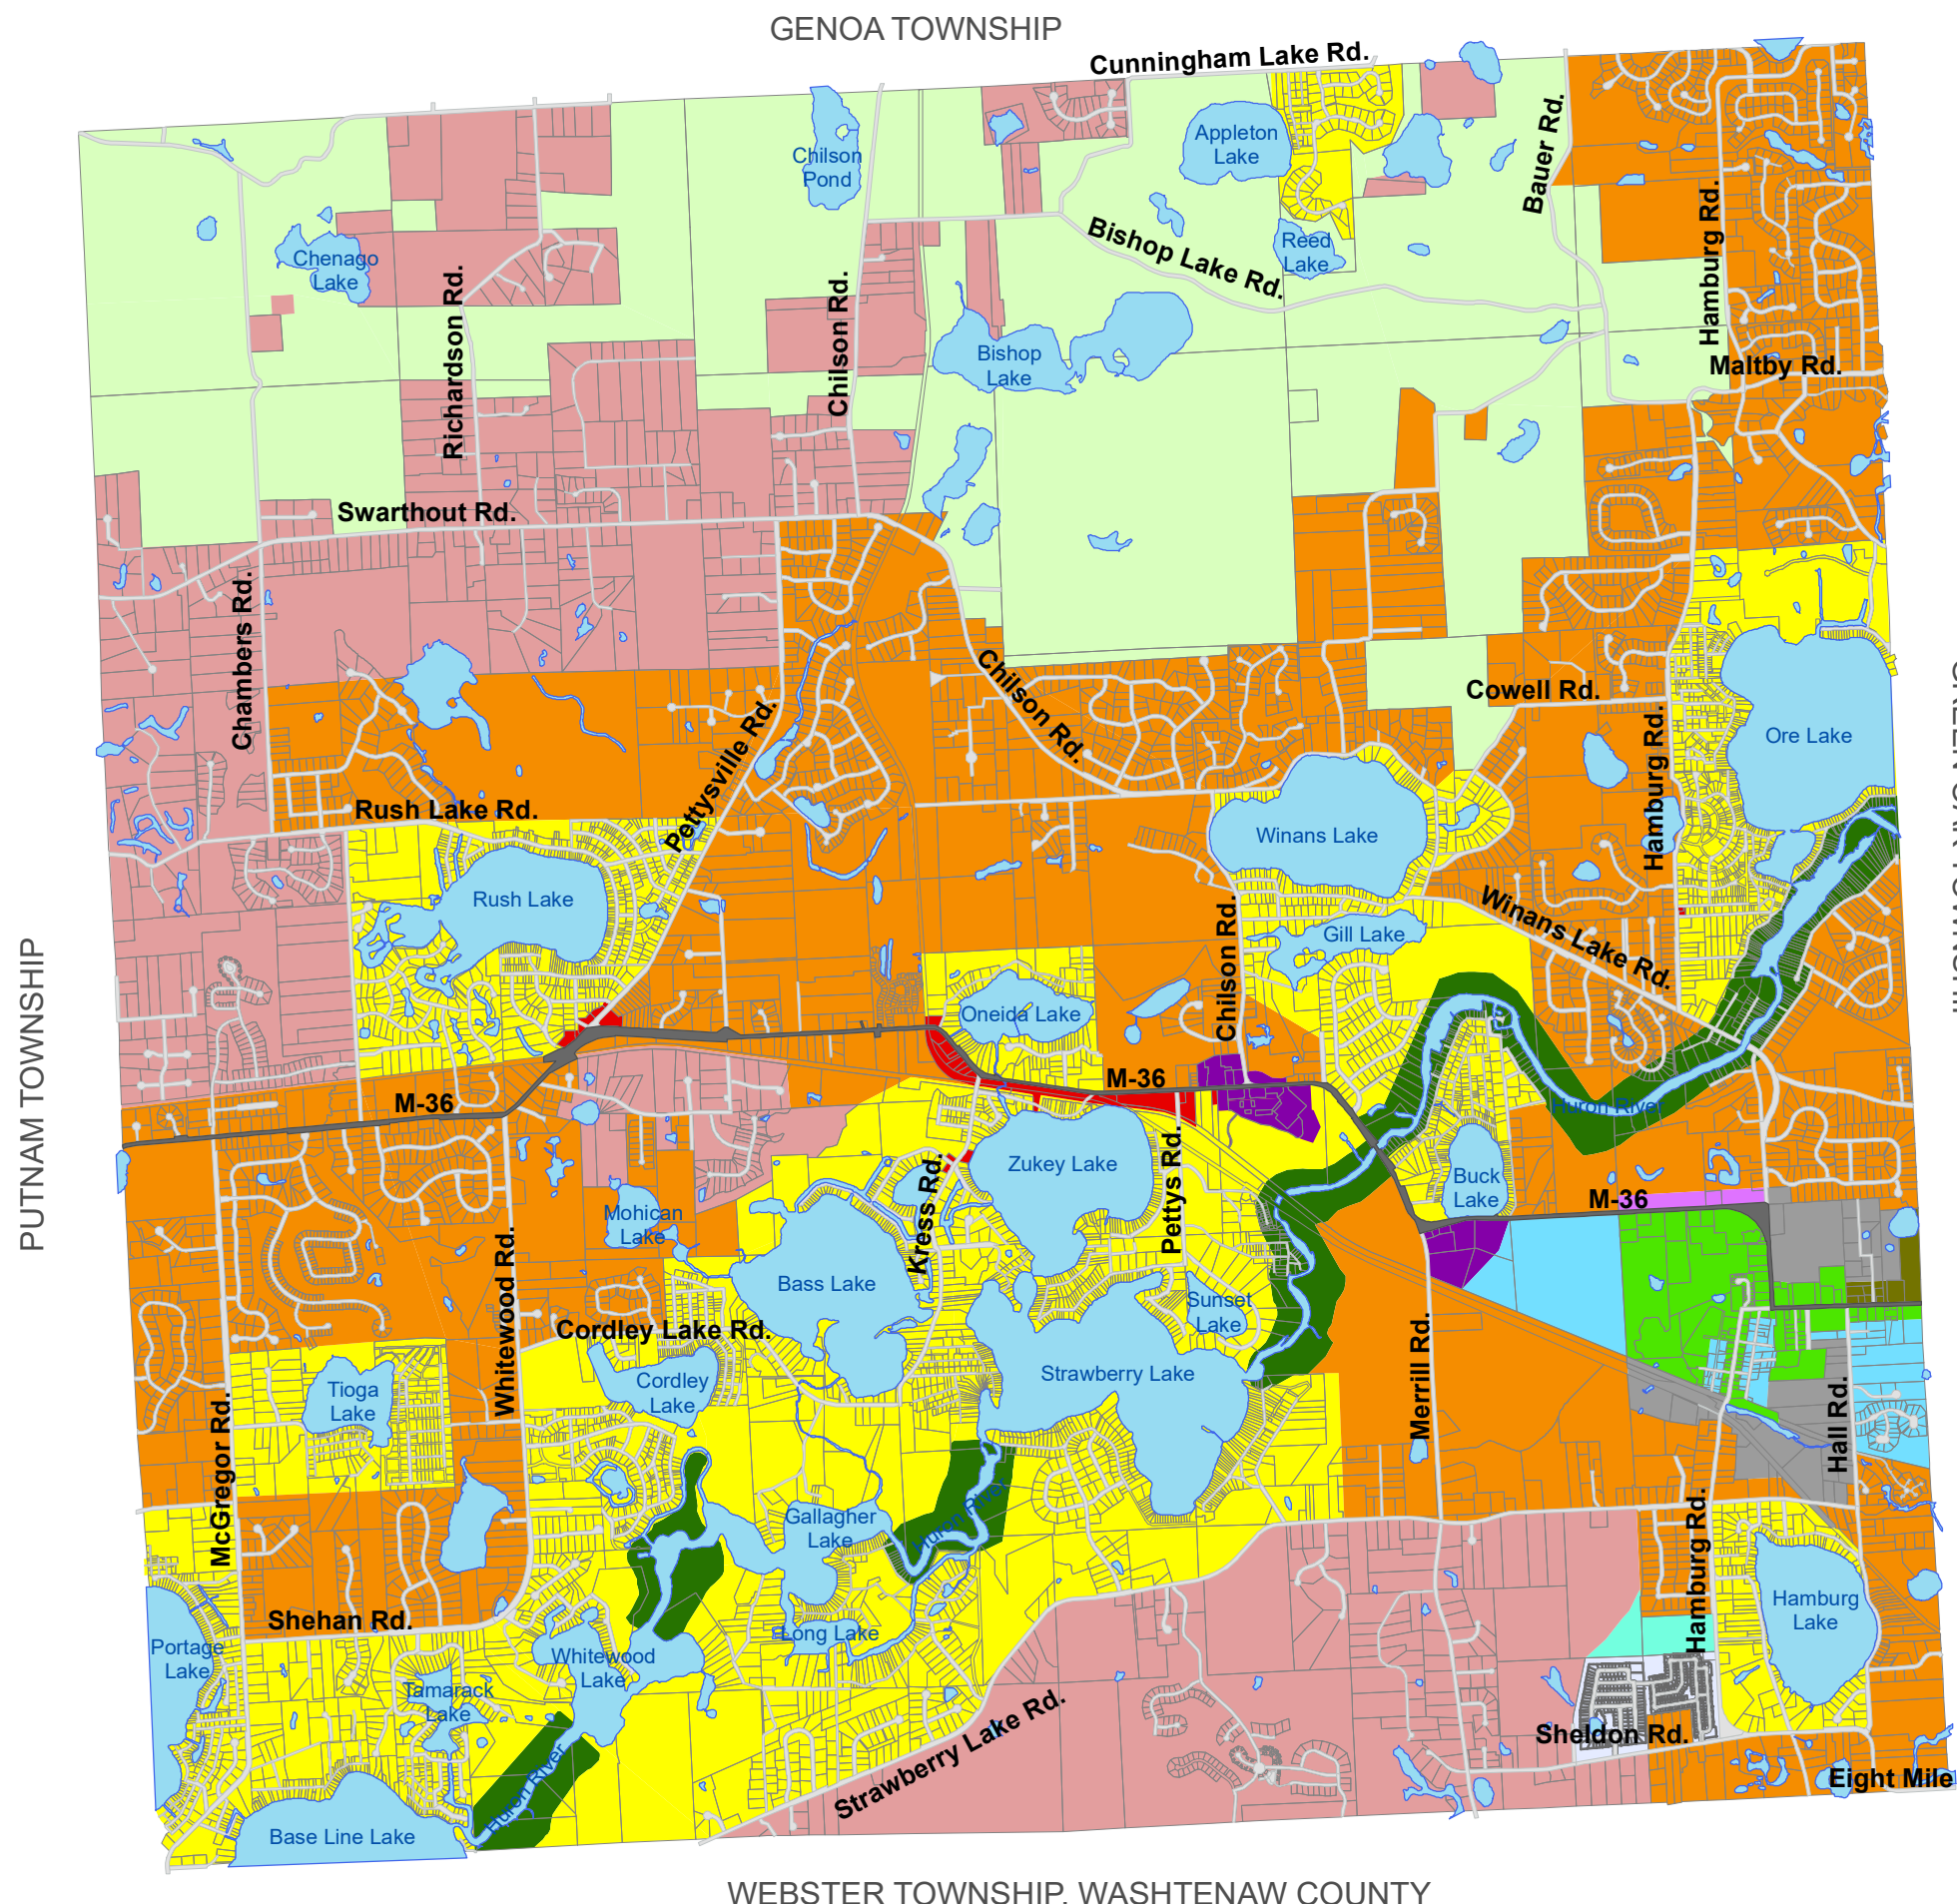

# Map 5 Zoning Map

## Hamburg Township, Livingston County, Michigan

### Zoning District

- RAA - Low Density Residential
- RA - Medium Density Residential
- RB - High Density Residential
- WFR - Waterfront Residential
- NR - Natural River Residential
- MHP - Mobile Home Park Residential
- NS - Neighborhood Service
- CS - Community Service
- LI - Limited Industrial
- GI - General Industrial
- MD - Mixed Development
- VC - Village Center
- VR - Village Residential
- PPRF - Public and Private Recreational Facilities

Source: Hamburg Township, 2020

08/2020